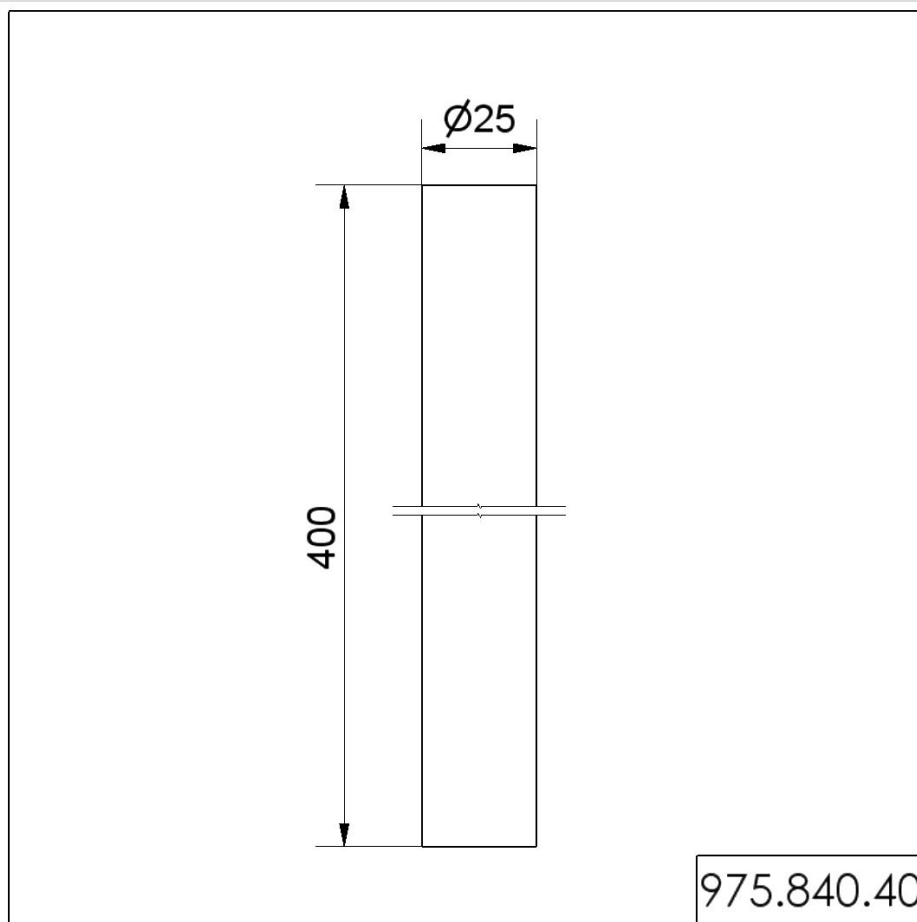

KombiSIGN 50 / Accessories

Tube D25mm 400mm long SR

Part No.: 975.840.40

MECHANICAL DATA	
Height	400 mm
Diameter	25 mm
Materials	Aluminium
Housing colour	Silver
Weight with packaging	120 g
Product weight	120 g

Tube D25mm 400mm long SR

DRAWING

 For additional installation and mounting information, refer to the appropriate user guide at www.werma.com. This printed copy is for information only and is subject to alteration.